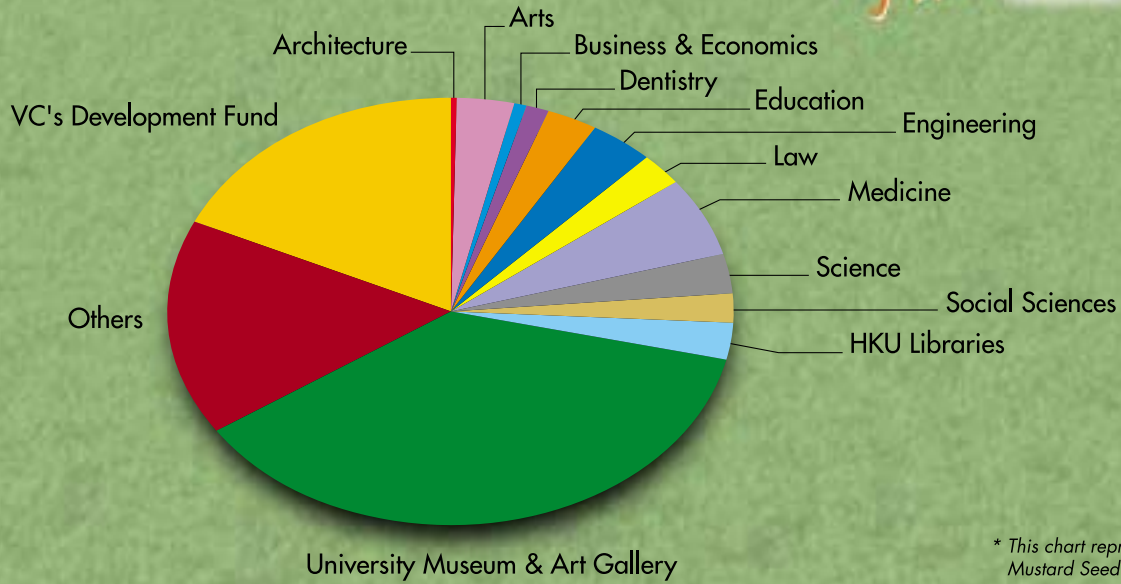

*Thanks to your support, some \$5,000,000\* has been raised through the Mustard Seed Action. Over 1,500 alumni and friends have participated.\**

\*Including dollar-for-dollar match by the government  
 \* including 68 monthly donors